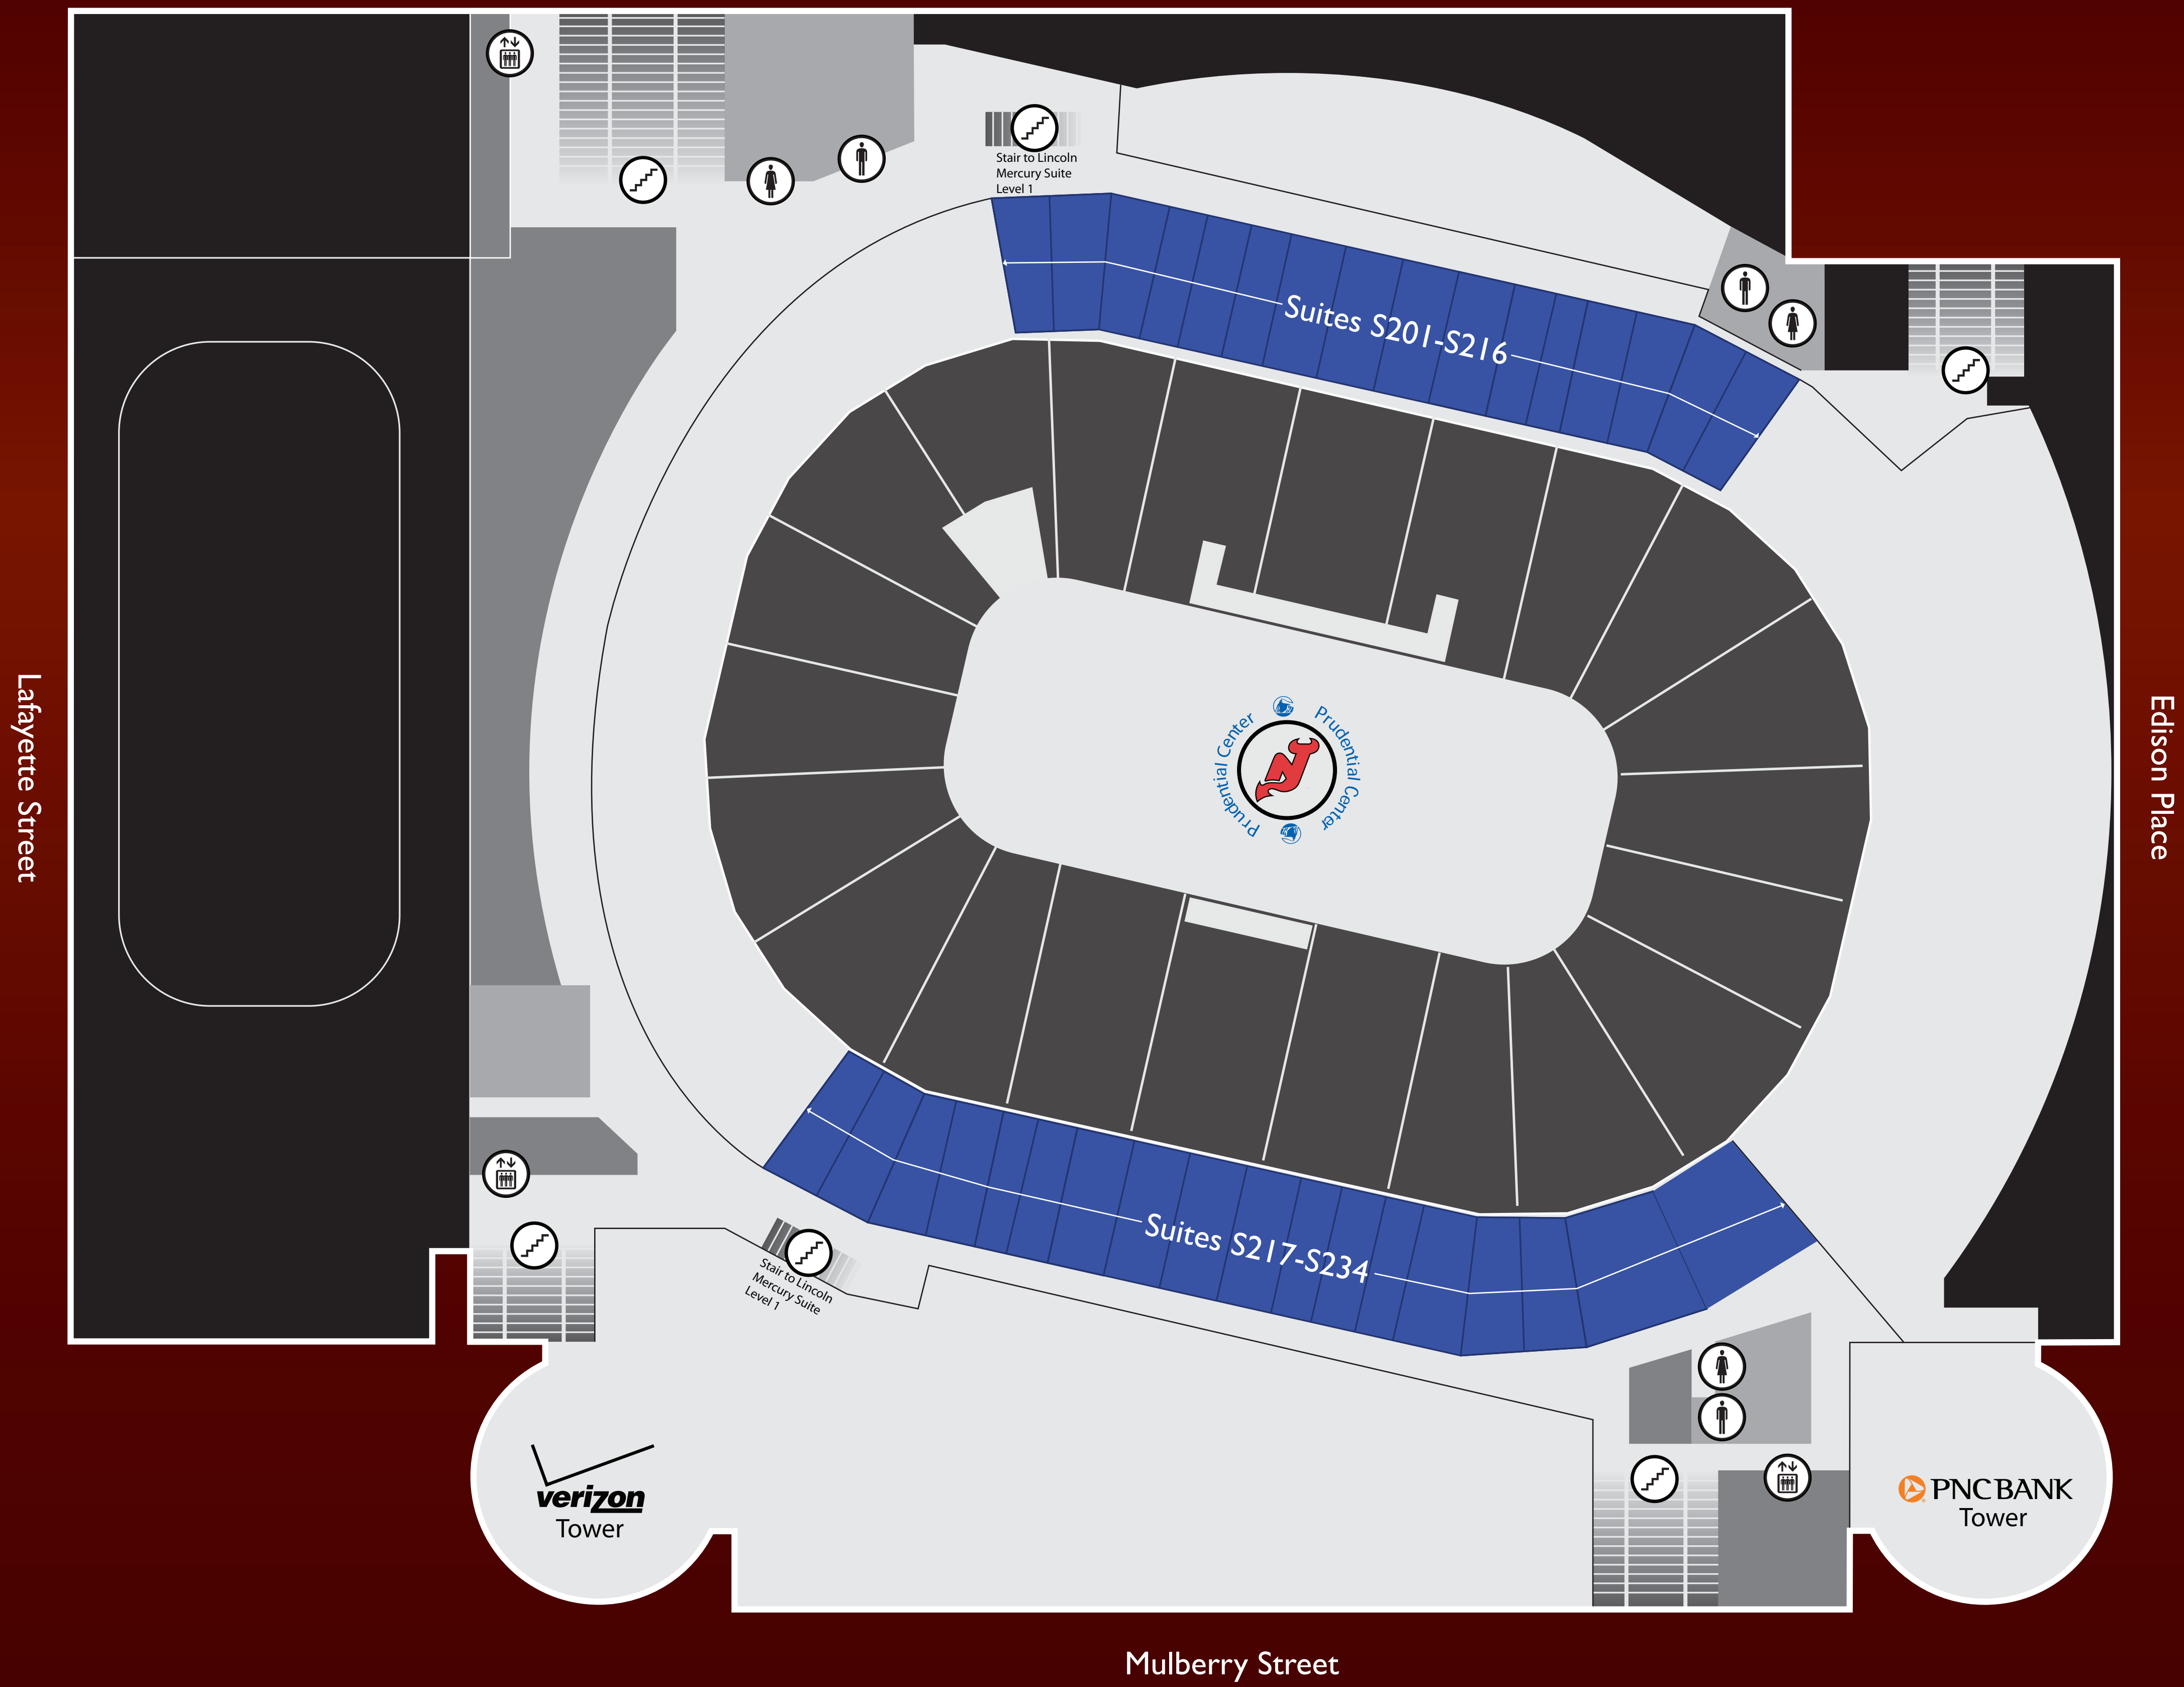

Suite Level 2

- | | | | |
|-----------------|----------------|------------|--------------------|
| Mens Restroom | Stairs | First Aid | Club/Premium Space |
| Womens Restroom | Elevator | Tickets | Suites |
| Family Restroom | Escalator | Concession | Seats |
| Guest Services | Novelty/Retail | | |