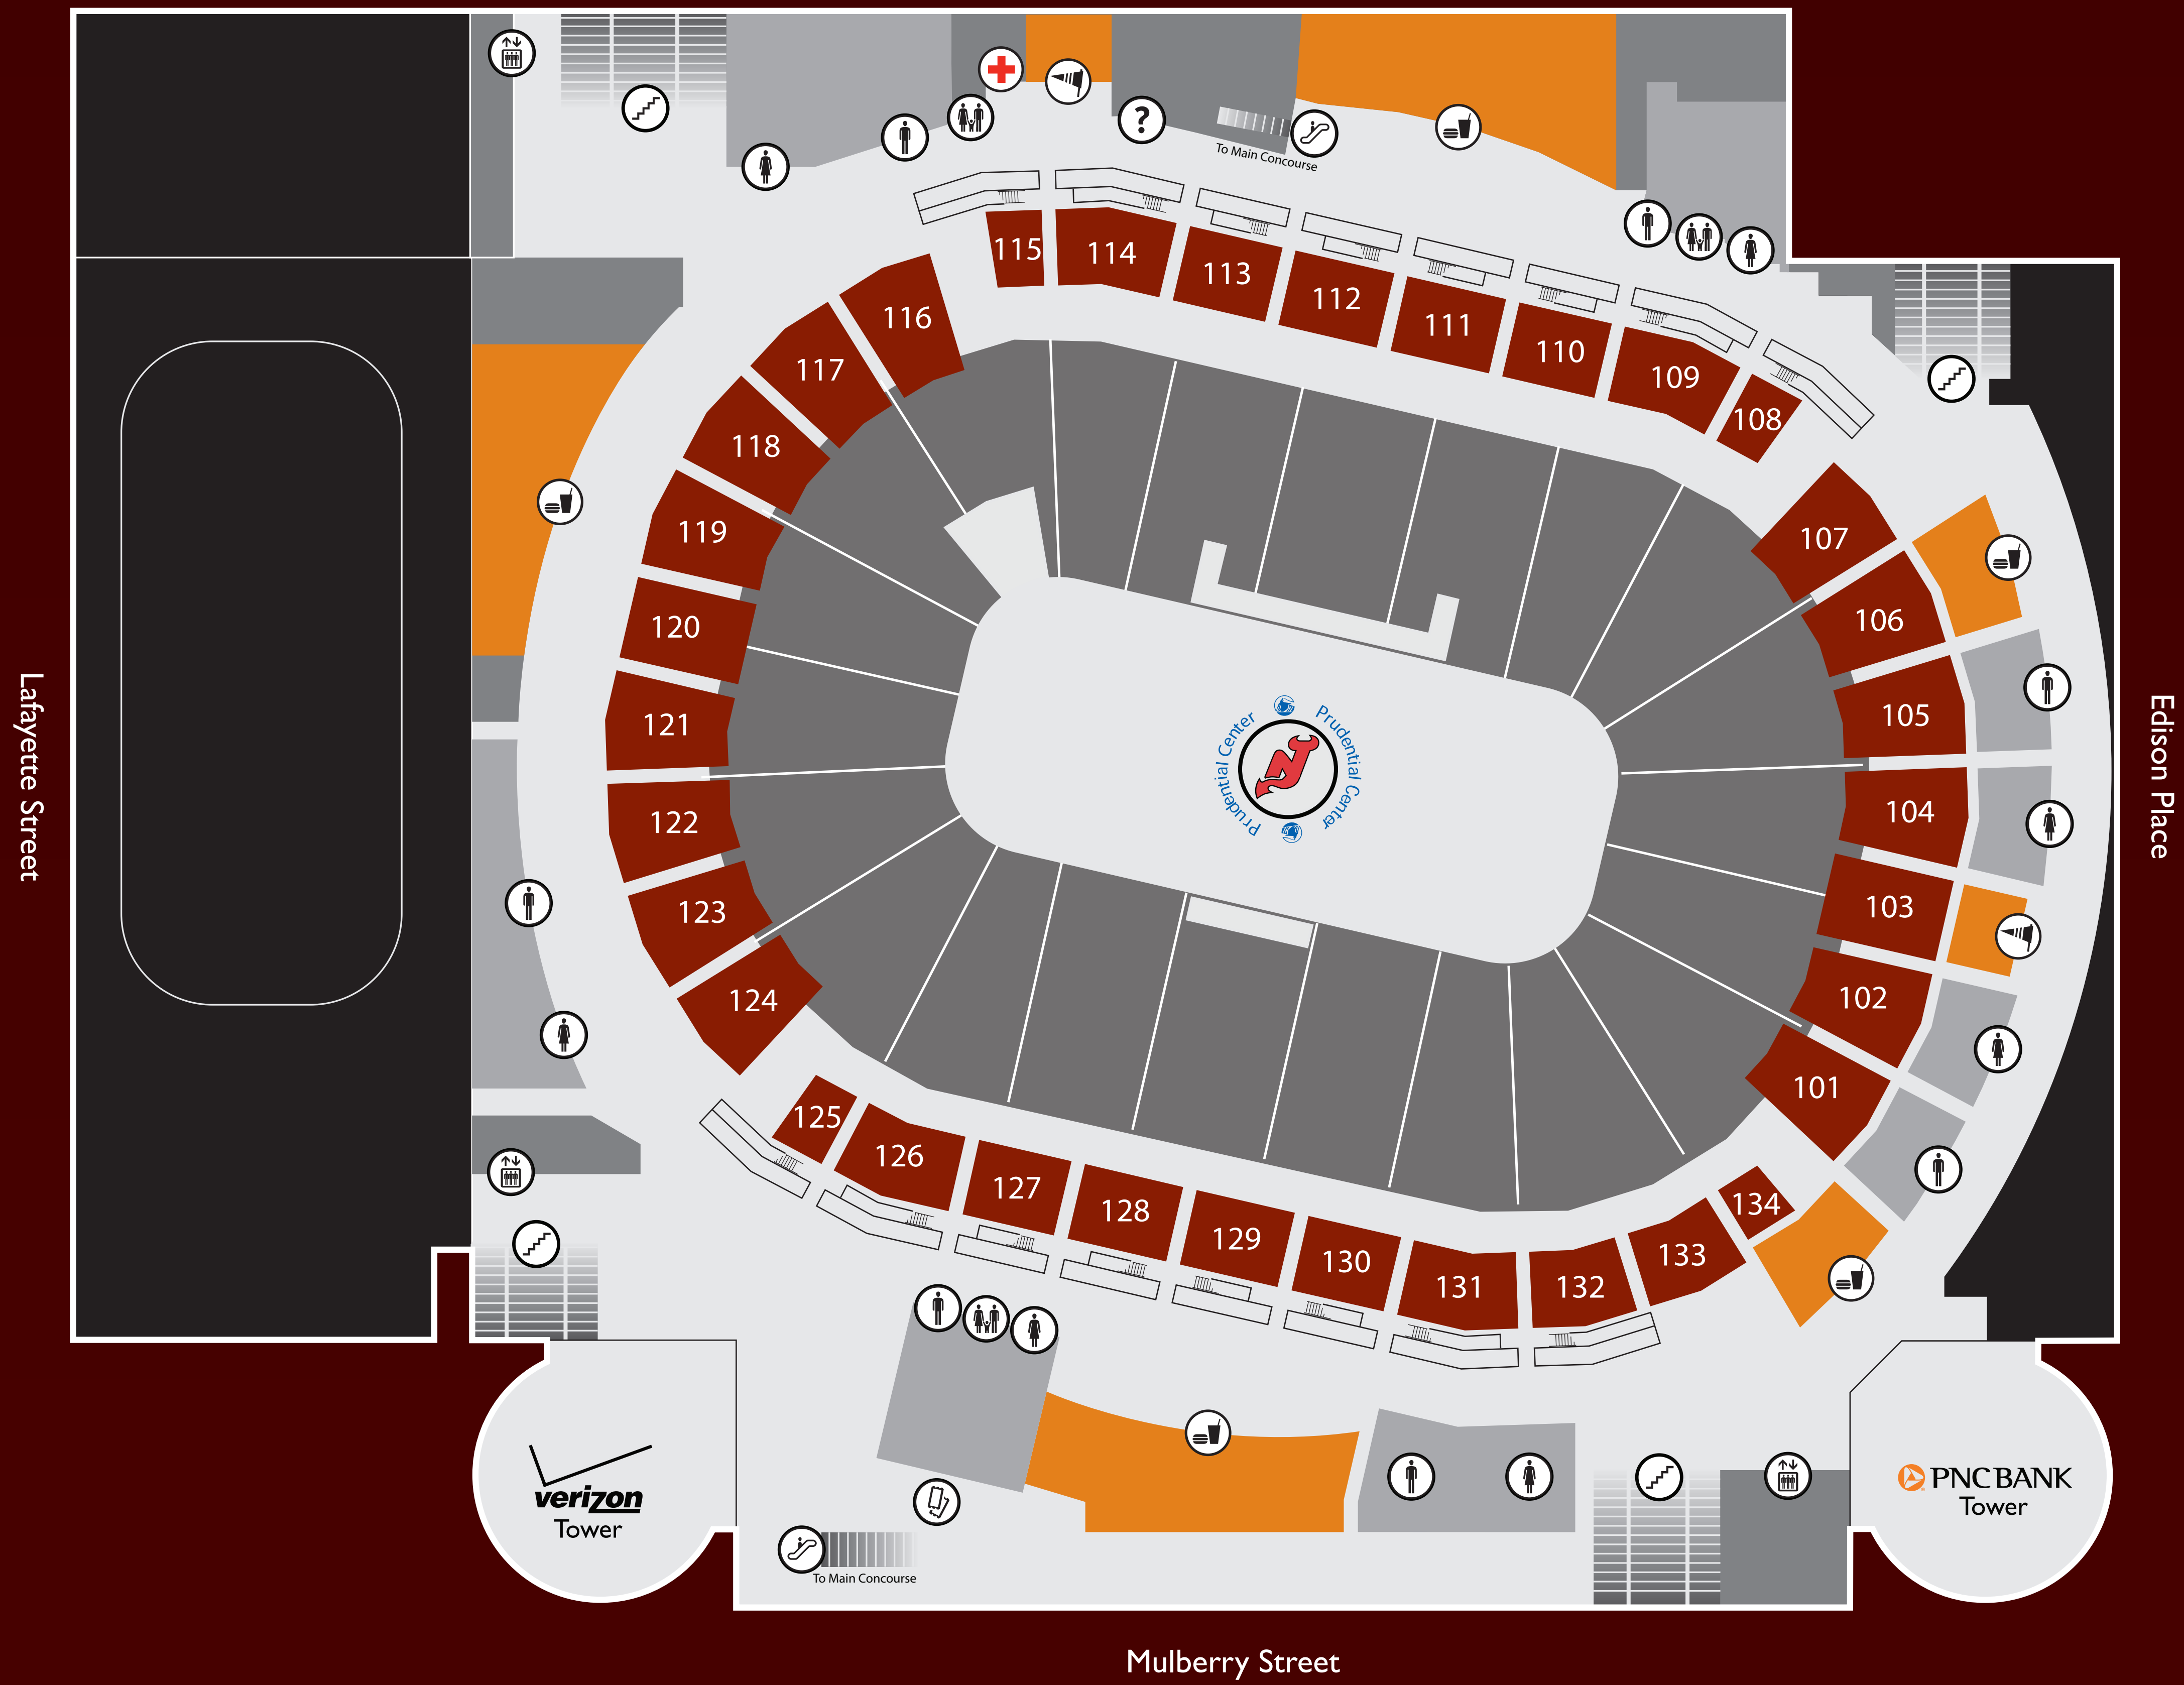

Upper Concourse

- | | | | |
|-----------------|----------------|----------------|--------------------|
| Mens Restroom | Stairs | First Aid | Club/Premium Space |
| Womens Restroom | Elevator | Tickets | Entry Gate |
| Family Restroom | Escalator | Concession | Seats |
| | Guest Services | Novelty/Retail | |